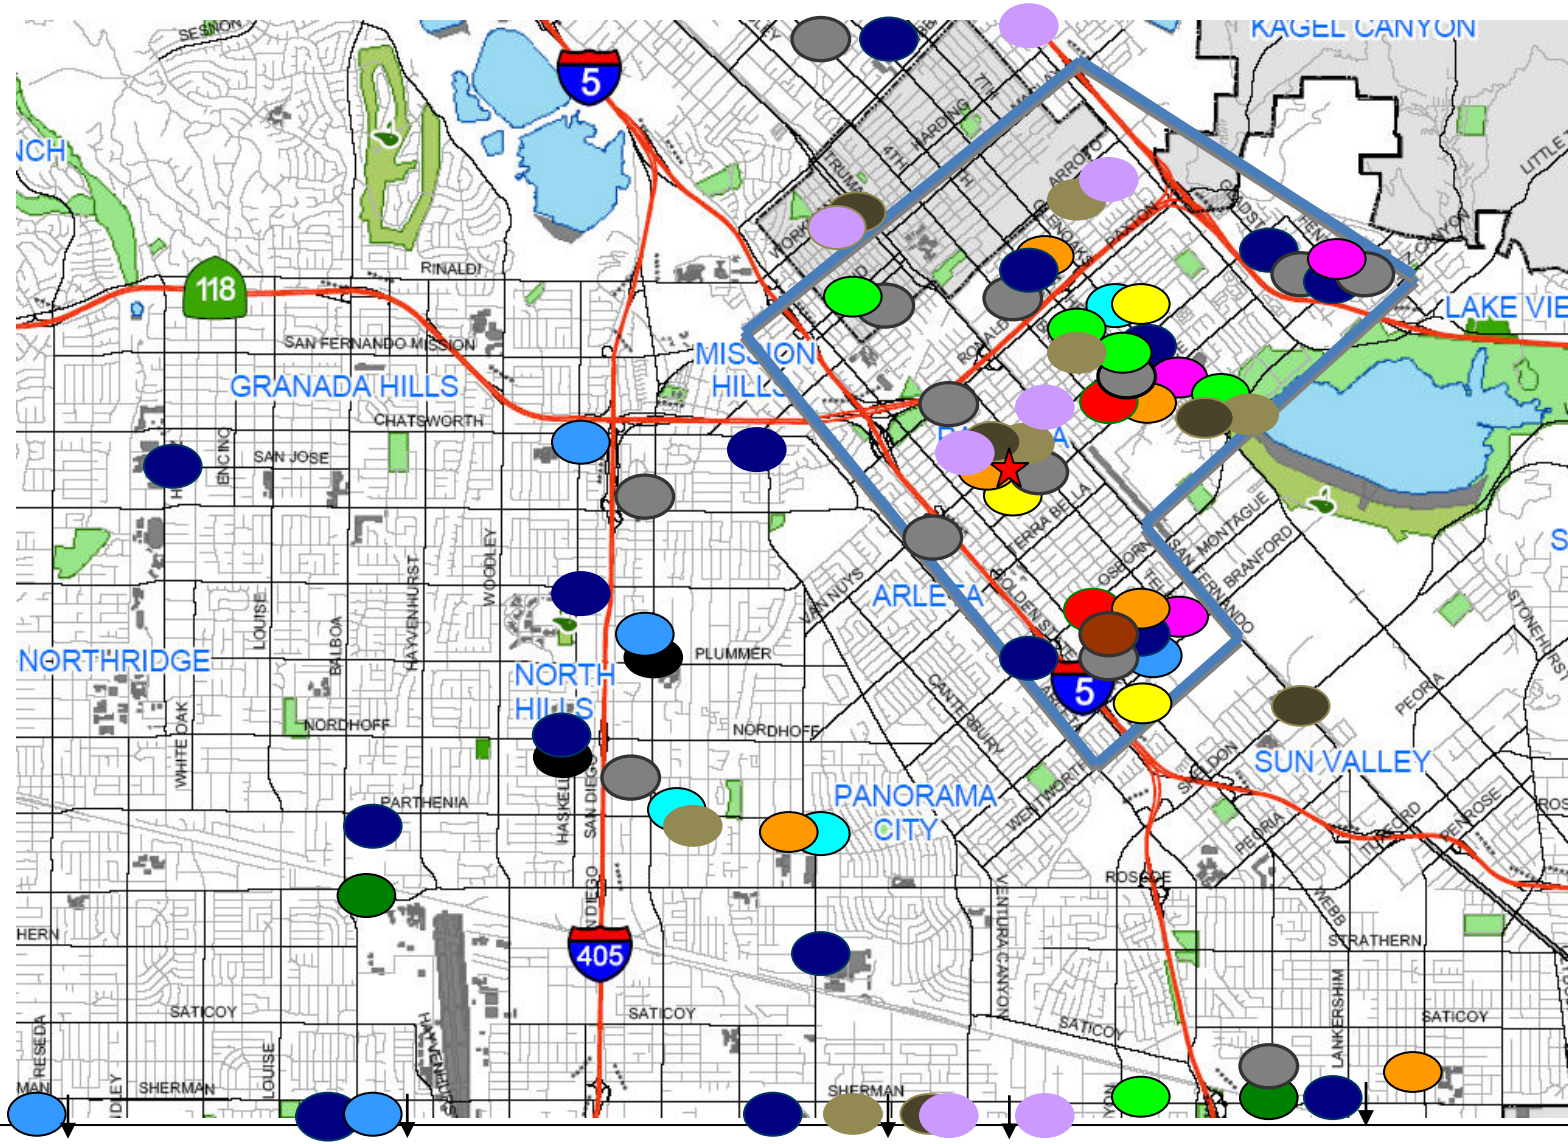

Youth Policy Institute - San Fernando Valley

- Afterschool Programs
 - Family Technology Project
 - AmeriCorps (school-based tutoring, community service)
 - Supplemental Educational Services (K-12 tutoring)
 - Family Development Network (and Full-Service Community Schools)
 - Workforce Development (Summer Youth Employment, NCLR AmeriCorps, ARRA Subsidized Employment)
 - U.S. Dept. of Education GEAR UP (Sepulveda Middle/Monroe High)
 - Carol White Physical Education Program (U.S. Dept. of Education)
 - Day Laborer Centers
 - Bert Corona Charter Middle School
 - U.S. Dept. of HHS Communities Empowering Youth
 - Preschool
 - Reconnections Academy
 - Vocational Bridge Training
 - Industries with a Statewide Need (Health Careers)
- San Fernando Valley Poverty Initiative ★ YPI Center