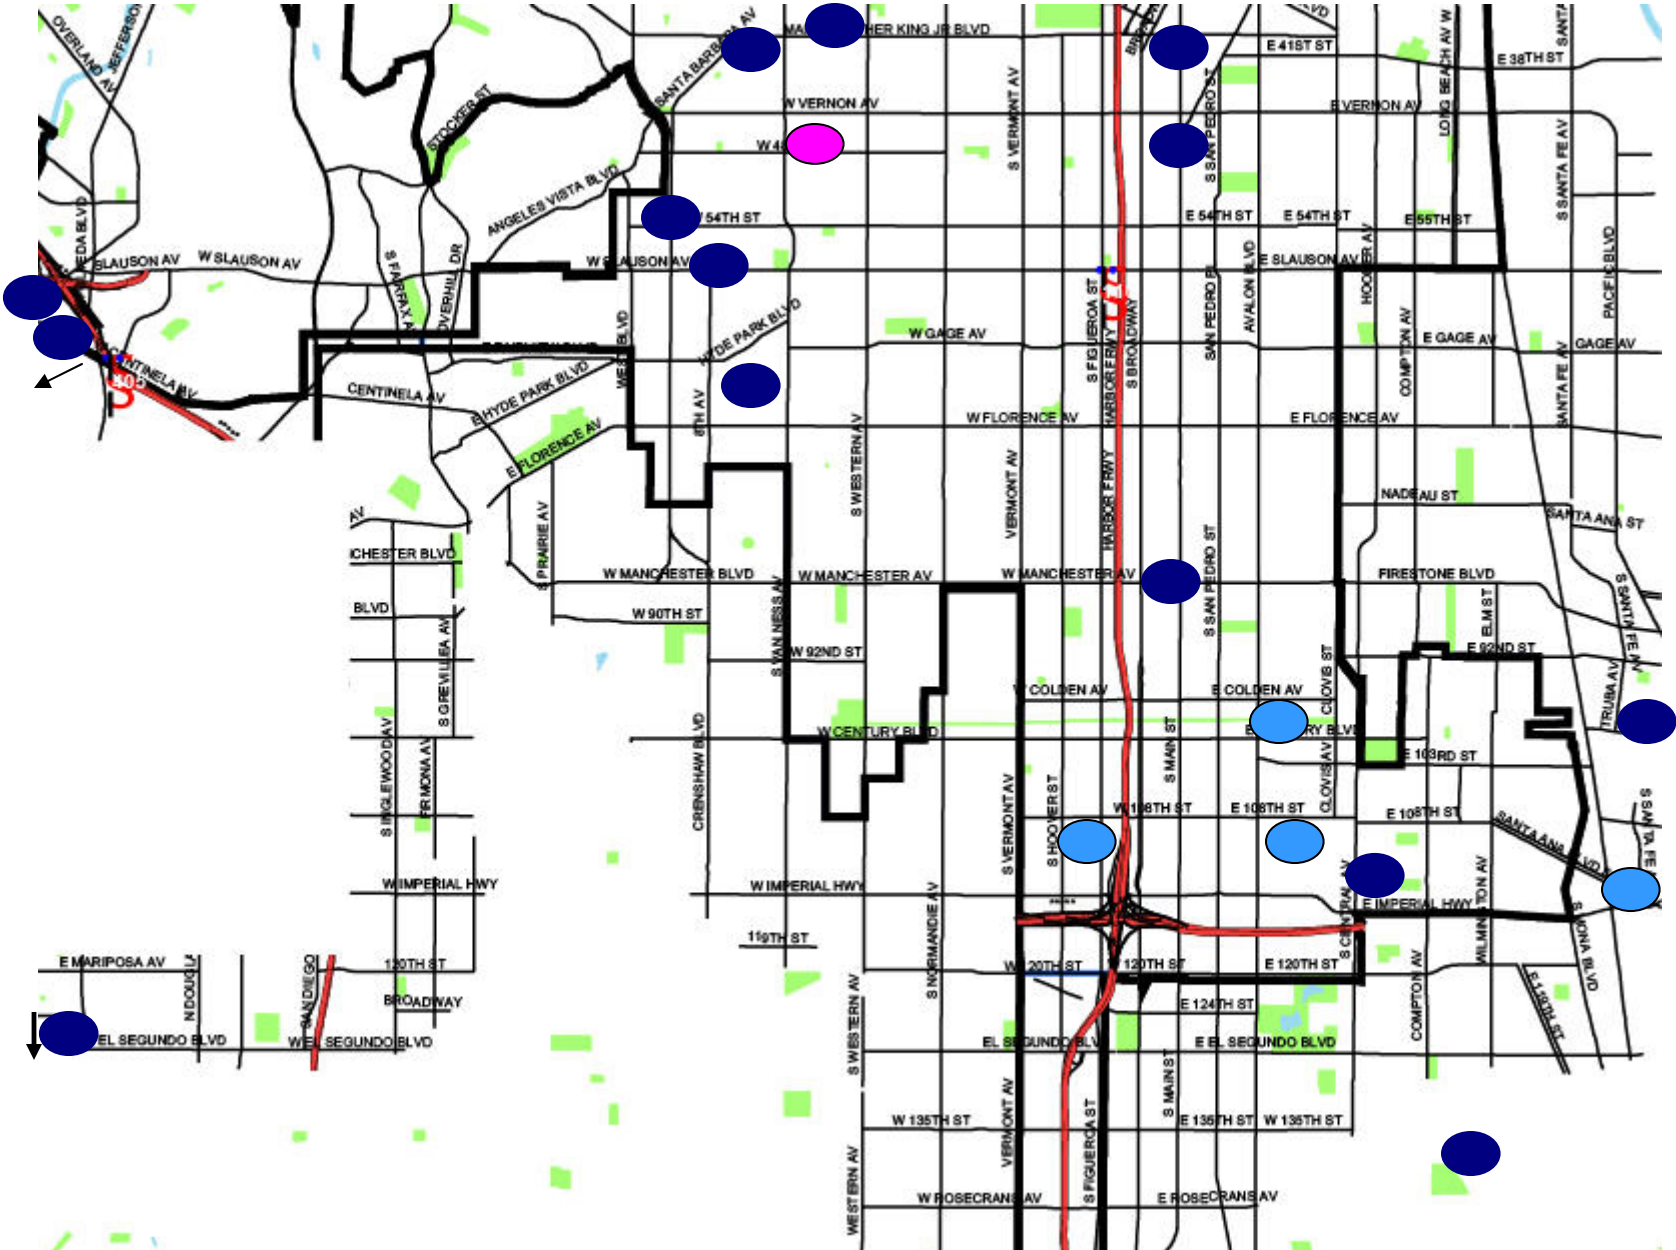

Youth Policy Institute Programs - South Los Angeles

●	Afterschool Programs	LEGEND	●	AmeriCorps (tutoring, service learning)
●	Carol M. White Physical Education Program			